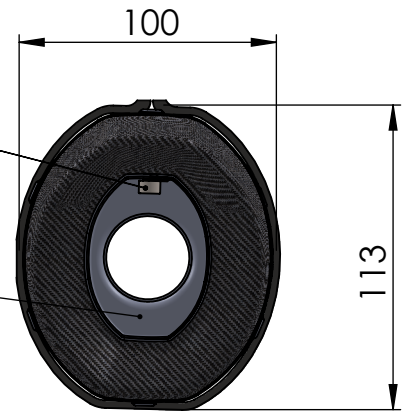

.Grower Ø5 cod.202286
.Allen screw M5x8 T.B.E.I inox
cod.204080

dB-killer n.32B
Cod.307677801

LV One INOX EVO
medium-Short silencer Øi 50
Cod.3014124481

Carbon bracket FM4S
Cod.307572505

Knurled collar nut M8
Cod.200298

Pipe N°1074
Cod.3014124201

Busher 40X32X30
LGR/F
Cod.203532

Strap in stainless
steel Ø41
Cod.300041530

Aluminium spacer
for allen screw M8
Cod.204321

Allen screw M8X40
T.C.Z.B.
Cod.200993

Short helical spring
tensile
Cod.204387

Short tube in
silicon rubber
Cod.204412

Art. 14124E

YAMAHA MT25 '15 - MT03 '15 - R25 '14/'15 - R3 '14/'15

SLIP-ON - LV ONE INOX EVO - Passaggio STANDARD